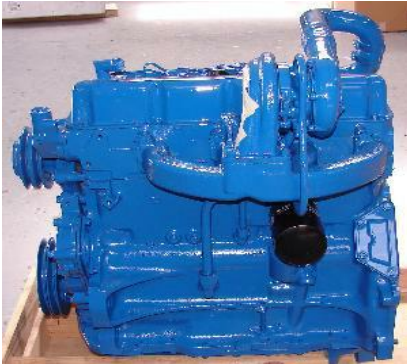

MONTHLY SPECIALS

**10% OFF ALL ENGINES:
SHORT BLOCKS, LONG BLOCKS AND COMPLETE ENGINES ON *RETAIL* PRICE**